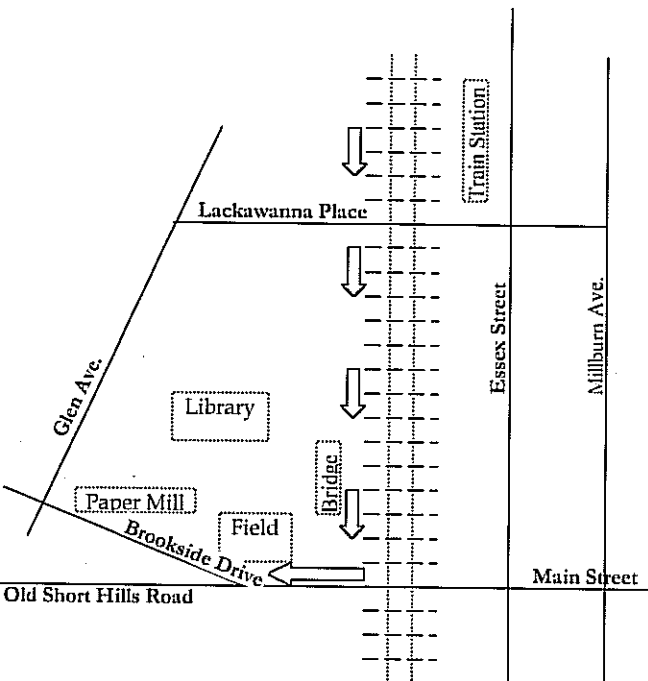

It's only a short walk between

PAPER MILL PLAYHOUSE & Millburn Station!

Important Numbers

Box Office: 973.376.4343

Subscription Office: 973.379.3717

Group Sales: 973.379.3636 ext. 2438

Accessibility Services: 973.379.3636 ext. 2666

Visit us at: www.papermill.org

South Orange Maplewood Millburn Short Hills

From New York (Penn Station)

Effective: April 19, 2009

REF.	NEW YORK	SOUTH ORANGE	MAPLEWOOD	MILLBURN	SHORT HILLS
Monday - Friday except Holidays					
	A.M.	A.M.	A.M.	A.M.	A.M.
	6:07	L 6.42	L 6.45	L 6.49	L 6.52
	6.47	7.20	7.23	7.27	7.30
	7.07	7.40	7.43	7.47	7.50
	7.49	L 8.20	L 8.23	L 8.27	...
	8.18	8.49	8.52	8.55	8.58
C	8.32	9.10	9.13	...	...
	8.47	9.19	9.22	9.25	9.28
	9.46	10.19	10.22	10.25	10.28
	10.46	11.19	11.22	11.25	11.28
	11.46	12.19	12.22	12.25	12.28
	P.M.	P.M.	P.M.	P.M.	P.M.
	12.46	1.19	1.22	1.25	1.28
	1.46	2.19	2.22	2.25	2.28
	2.35	3.07	3.10	3.14	3.17
	3.27	3.57	4.00	4.03	4.06
X	4.12	4.45	4.48	4.52	4.55
X	4.43	5.22	5.25	5.29	5.32
XC	4.52	5.29	5.32	5.35	5.47
X	5.18	L 5.45	L 5.49	...	...
X	5.20	...	...	L 5.57	L 6.00
X	5.47	...	L 6.15	L 6.19	L 6.24
X	5.50	L 6.23	...	...	...
X	6.16	L 6.49	L 6.53	L 6.58	L 7.02
X	6.43	7.18	7.22	7.29	7.32
X	6.54	7.32	7.35	7.39	7.41
XC	7.15	L 7.48	L 7.51	L 7.55	L 7.58
C	7.37	8.09	8.12	8.15	8.18
	8.02	8.32	8.35	8.39	8.42
	8.51	9.22	9.25	9.29	9.32
	9.49	10.22	10.25	10.29	10.32
	10.13	10.49	10.52	10.55	10.58
	10.49	11.22	11.25	11.29	11.32
C	11.21	12.04	12.07	12.10	12.13
	11.49	12.21	12.24	12.27	12.30
	A.M.	A.M.	A.M.	A.M.	A.M.
	12.34	1.10	1.13	1.17	1.21
Additional service available departing Hoboken until 1:45 a.m. weeknights. Use PATH trains from 33rd Street station at 6th Avenue one block east of Penn Station.					
Saturday, Sunday and Holidays					
	A.M.	A.M.	A.M.	A.M.	A.M.
	7.11	7.47	7.50	7.54	7.58
	8.11	8.47	8.50	8.54	8.58
	9.11	9.47	9.50	9.54	9.58
	10.11	10.47	10.50	10.54	10.58
	11.11	11.47	11.50	11.54	11.58
	P.M.	P.M.	P.M.	P.M.	P.M.
	12.11	12.47	12.50	12.54	12.58
	1.11	1.47	1.50	1.54	1.58
	2.11	2.47	2.50	2.54	2.58
	3.11	3.47	3.50	3.54	3.58
	4.11	4.47	4.50	4.54	4.58
	5.11	5.47	5.50	5.54	5.58
	6.11	6.47	6.50	6.54	6.58
	7.11	7.47	7.50	7.54	7.58
	8.11	8.47	8.50	8.54	8.58
	9.11	9.47	9.50	9.54	9.58
	10.11	10.47	10.50	10.54	10.58
	11.11	11.47	11.50	11.54	11.58
	A.M.	A.M.	A.M.	A.M.	A.M.
	12.34	1.10	1.13	1.17	1.21
	1.34	2.10	2.13	2.17	2.21

R0052
X - Off Peak Round Trip fares are NOT VALID to/from New York, Secaucus, Hoboken or Newark.
L - Train may leave this station ahead of schedule.
C - Change trains at Newark.

Short Hills Millburn Maplewood South Orange

To New York (Penn Station)

Effective: April 19, 2009